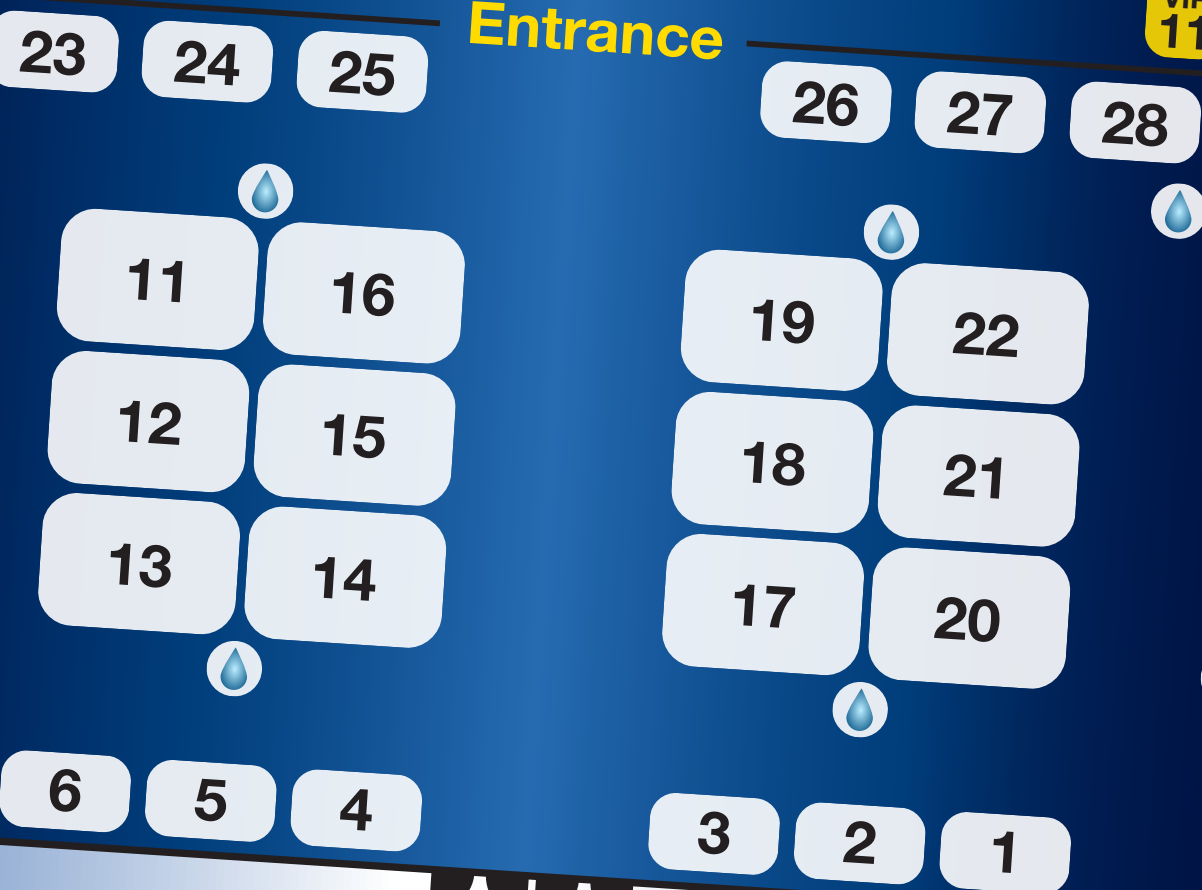

Water Stations

STARDUST EVENT CENTER

Blue Chip
CASINO • HOTEL • SPA

Cheese & Crackers

STARDUST
EVENT CENTER

- VIP 6
- VIP 7
- VIP 8
- VIP 9
- VIP 10
- VIP 11

VIP
Entrance

Entrance

Retail

DD

Food

Photo
Booth

United
Way

OFFICIAL BREW MAP

10th and Blake	40
3 Floyds	45
Abita.....	44
Angry Orchard	41
Barley Island.....	52
Bell's.....	30
Blue Moon.....	40
Boston Beer Traveler	40
Brooklyn	32
Chapman's	43
Crispin.....	40
Dogfish Head	53
Epic.....	49
Evil Czech.....	54
Flat 12	36
Greenbush	47
Husa-Guinness Blonde...50	
Lagunitas.....	35
Leinenkugel	40
Magic Hat.....	56
Merchant Du Vin.....	38
New Belgium	46
New Holland.....	57
North Coast Brewing	34
Oskar Blues.....	31
Redds	40
Rogue	42
Sam Adams	41
Schlafly.....	33
Smith & Forge	40
Sprecher	39
Triton	34
Unibroue.....	37
Victory	55
Woodchuck.....	48

Water Stations

OUTDOOR PARTY TENT

40

41

42

43

44

Blue Chip
CASINO • HOTEL • SPA

- B Connected Members get one free entry into each month's drawing.
- Earn entries when you play your favorite slots and table games with your B Connected Card starting at 6:00am on the 1st of the drawing month through 8:45pm on the drawing date:
 - ▶ One entry for every 250 slot base points earned on Thursdays - Sundays
 - ▶ Ten entries for every 250 slot base points earned on Mondays - Wednesdays
- Claim your bonus free entries based on your card level at a kiosk on Mondays from the 1st of each month up until the drawing date.