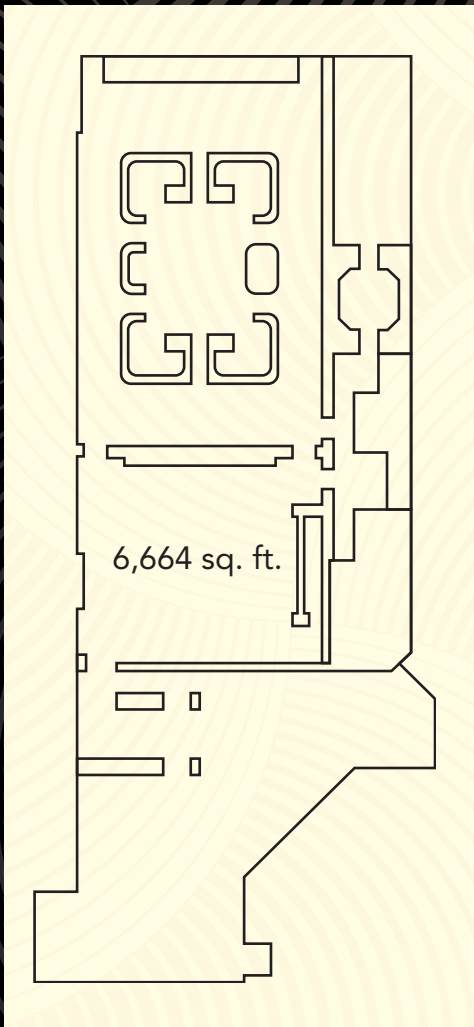

RYSE™

NIGHTCLUB

As Ameristar's most cutting edge event space, RYSE Nightclub is the perfect reception location for organizations or individuals looking for a different twist on the traditional reception and a non-traditional space for group meetings. This space features two distinct rooms, including a luxurious, intimate lounge anchored by signature six-foot fireplaces and a high-energy nightclub with three 30-foot bars and an expansive Brazilian walnut wood dance floor framed by 20 tables, perfect for gathering.

CAPACITY 881 PEOPLE

Lounge: Classroom – 32 • Conference – 20
U-Shape – 30, Rounds of 8 – 80

Nightclub: Classroom – 48 • Conference – 20
U-Shape – 34, Rounds of 8 – 220

*Fee applicable for furniture removal