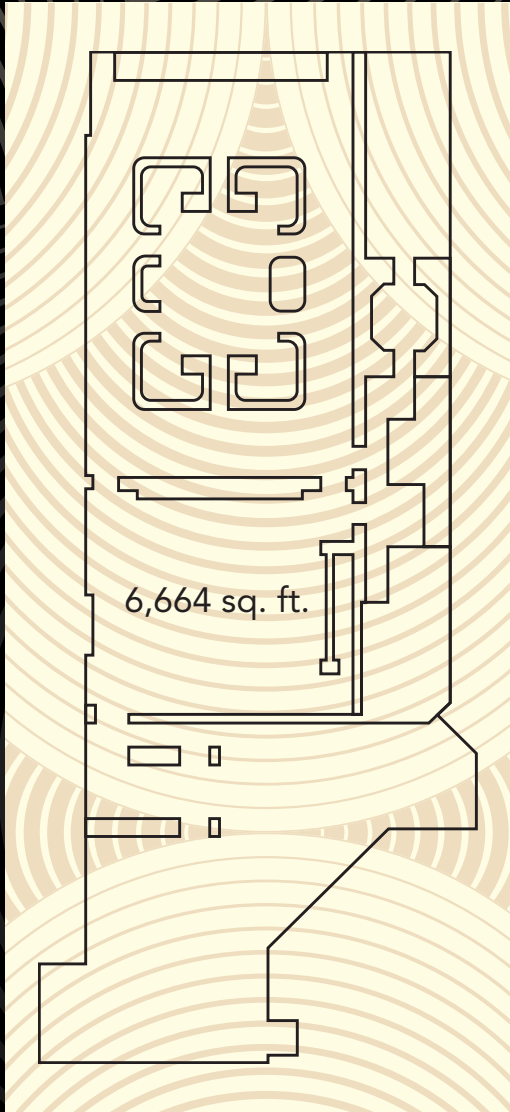

RYSE™

NIGHTCLUB

As Ameristar's most cutting edge event space, RYSE Nightclub is the perfect reception location for anyone searching for a different twist to a traditional venue. This space features two distinct rooms, including a luxurious, intimate lounge anchored by a dramatic fireplace, and a high-energy nightclub with three 30-foot bars plus an expansive Brazilian walnut wood dance floor framed by 20 tables, ideal for gathering.

CAPACITY 881 PEOPLE

Lounge: Classroom— 32 • Conference— 20
U-Shape— 30 • Rounds of 8— 80

Nightclub: Classroom— 48 • Conference— 20
U-Shape— 34 • Rounds of 8— 220

**Fee applicable for furniture removal*

AMERISTAR®
CASINO ★ RESORT ★ SPA
— ST. CHARLES —