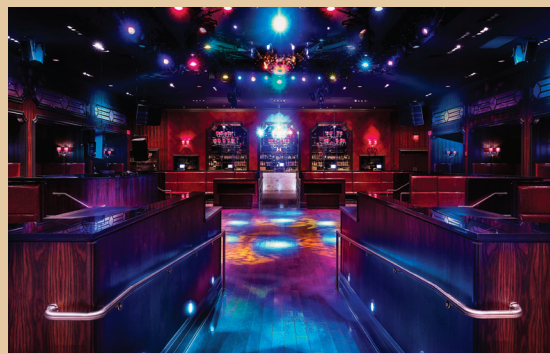

RYSE™

NIGHTCLUB

As Ameristar's most cutting edge event space, RYSE Nightclub is the perfect reception location for anyone searching for a different twist to a traditional venue. This space features two distinct rooms, including a luxurious, intimate lounge anchored by a dramatic fireplace, and a high-energy nightclub with three 30-foot bars plus an expansive Brazilian walnut wood dance floor framed by 20 tables, ideal for gathering.

With over \$350,000 of recently added state-of-the-art sound systems plus spectacular lighting & light show capabilities combined with opportunities to personalize the space, this venue will provide an extraordinary atmosphere to enhance any event.

CAPACITY 881 PEOPLE

Lounge: Classroom— 32 • Conference— 20
U-Shape— 30 • Rounds of 8— 80

Nightclub: Classroom— 48 • Conference— 20
U-Shape— 34 • Rounds of 8— 220

**Fee applicable for furniture removal*

AMERISTAR®
CASINO ★ RESORT ★ SPA
— ST. CHARLES —